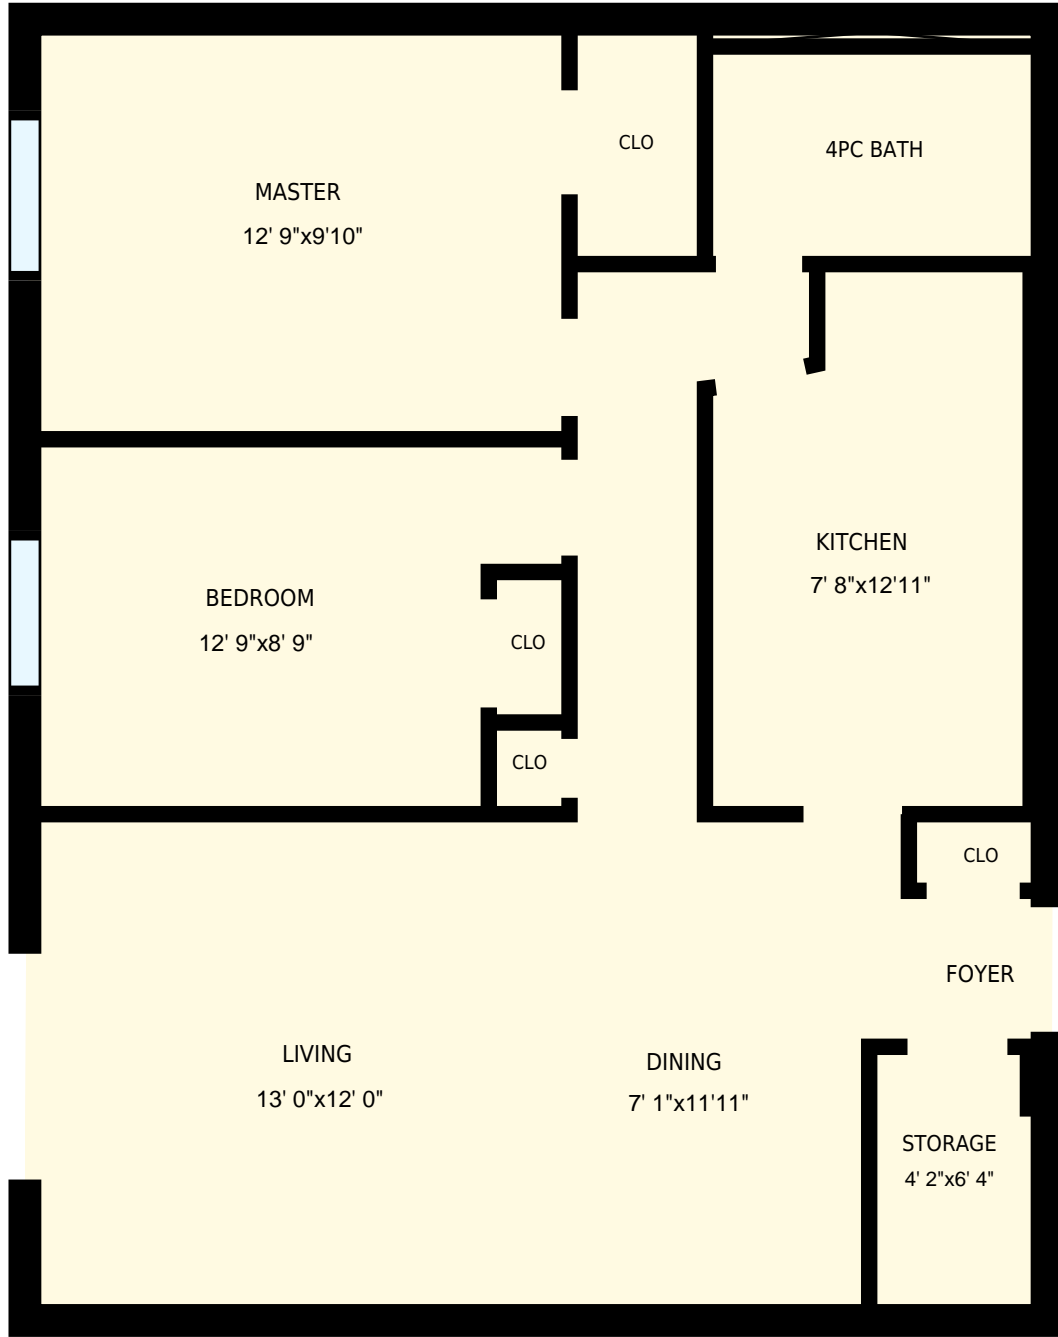

304 329 Blake St, Barrie, ON

Total Exterior Area Above Grade 849 sq ft

Main Floor
Exterior Area 849 sq ft

White regions are excluded from total floor area. All room dimensions and floor areas must be considered approximate and are subject to independent verification. For method of measurement please see <https://youriguide.com/measure/>.

PREPARED FOR:

304 329 Blake St, Barrie, ON

PREPARED FOR:

Main Floor

Interior Area 748 sq ft
Exterior Area 849 sq ft

 Included Area

PREPARED:
Apr, 2017

White regions are excluded from total floor area. All room dimensions and floor areas must be considered approximate and are subject to independent verification. For method of measurement please see <https://youriguide.com/measure/>.