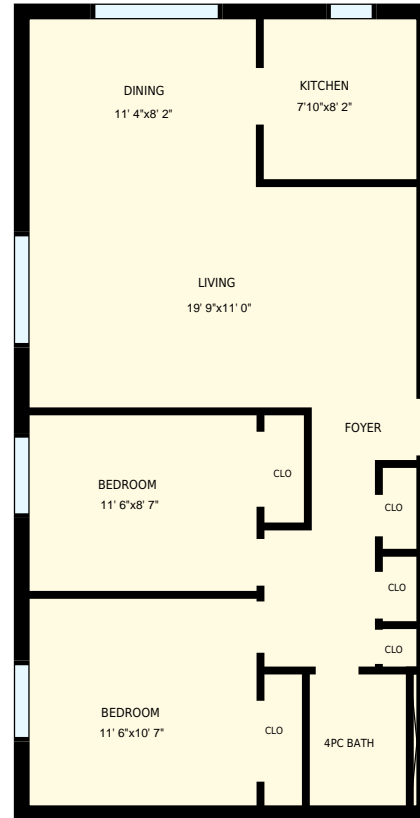

107 15 Vancouver St, Barrie, ON

Total Exterior Area Above Grade 918 sq ft

Foyer
Exterior Area 918 sq ft

107 15 Vancouver St, Barrie, ON

PREPARED FOR:

Foyer

Interior Area 789 sq ft
Exterior Area 918 sq ft

 Included Area

PREPARED:
Mar, 2017

White regions are excluded from total floor area. All room dimensions and floor areas must be considered approximate and are subject to independent verification. For method of measurement please see <https://youriguide.com/measure/>.