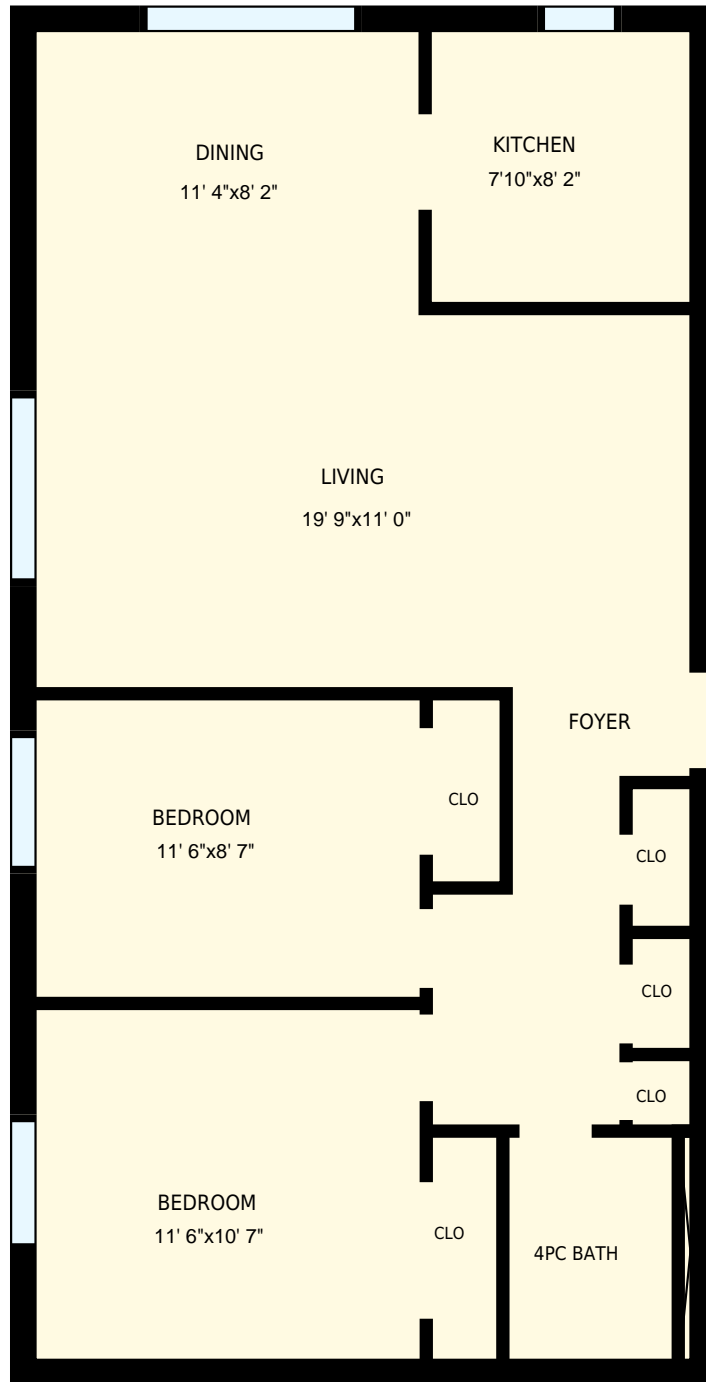

107 15 Vancouver St, Barrie, ON

Total Exterior Area Above Grade 918 sq ft

Foyer
Exterior Area 918 sq ft

107 15 Vancouver St, Barrie, ON

PREPARED FOR:

Foyer

Interior Area 789 sq ft
Exterior Area 918 sq ft

 Included Area

PREPARED:
Mar, 2017

White regions are excluded from total floor area. All room dimensions and floor areas must be considered approximate and are subject to independent verification. For method of measurement please see <https://youriguide.com/measure/>.