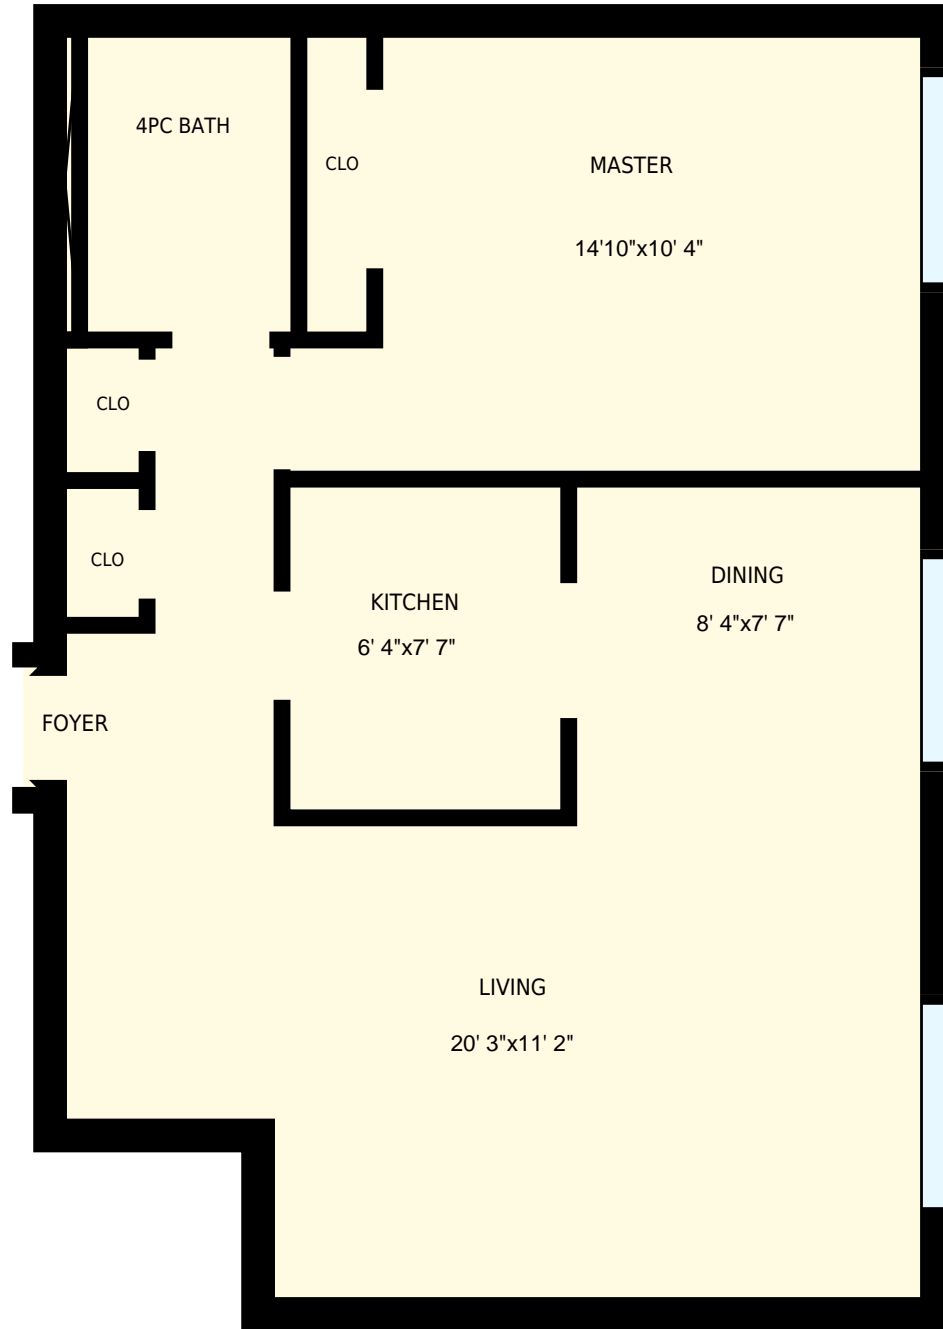

19 Queen St, Barrie, ON

Total Exterior Area Above Grade 686 sq ft

Main Floor
Exterior Area 686 sq ft

19 Queen St, Barrie, ON

PREPARED FOR:

Main Floor

Interior Area 587 sq ft
Exterior Area 686 sq ft

 Included Area

PREPARED:
Jun, 2017

White regions are excluded from total floor area. All room dimensions and floor areas must be considered approximate and are subject to independent verification. For method of measurement please see <https://youriguide.com/measure/>.