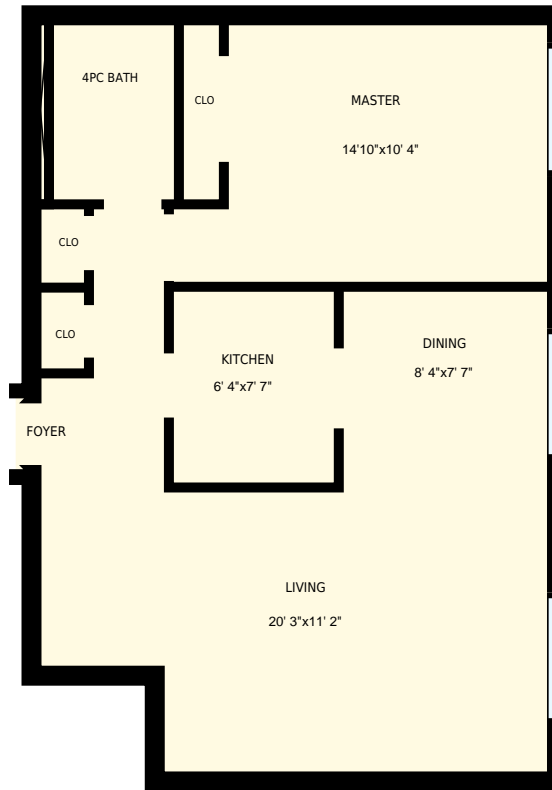

19 Queen St, Barrie, ON

Total Exterior Area Above Grade 686 sq ft

Main Floor
Exterior Area 686 sq ft

19 Queen St, Barrie, ON

PREPARED FOR:

Main Floor

Interior Area 587 sq ft
Exterior Area 686 sq ft

 Included Area

PREPARED:
Jun, 2017

White regions are excluded from total floor area. All room dimensions and floor areas must be considered approximate and are subject to independent verification. For method of measurement please see <https://youriguide.com/measure/>.