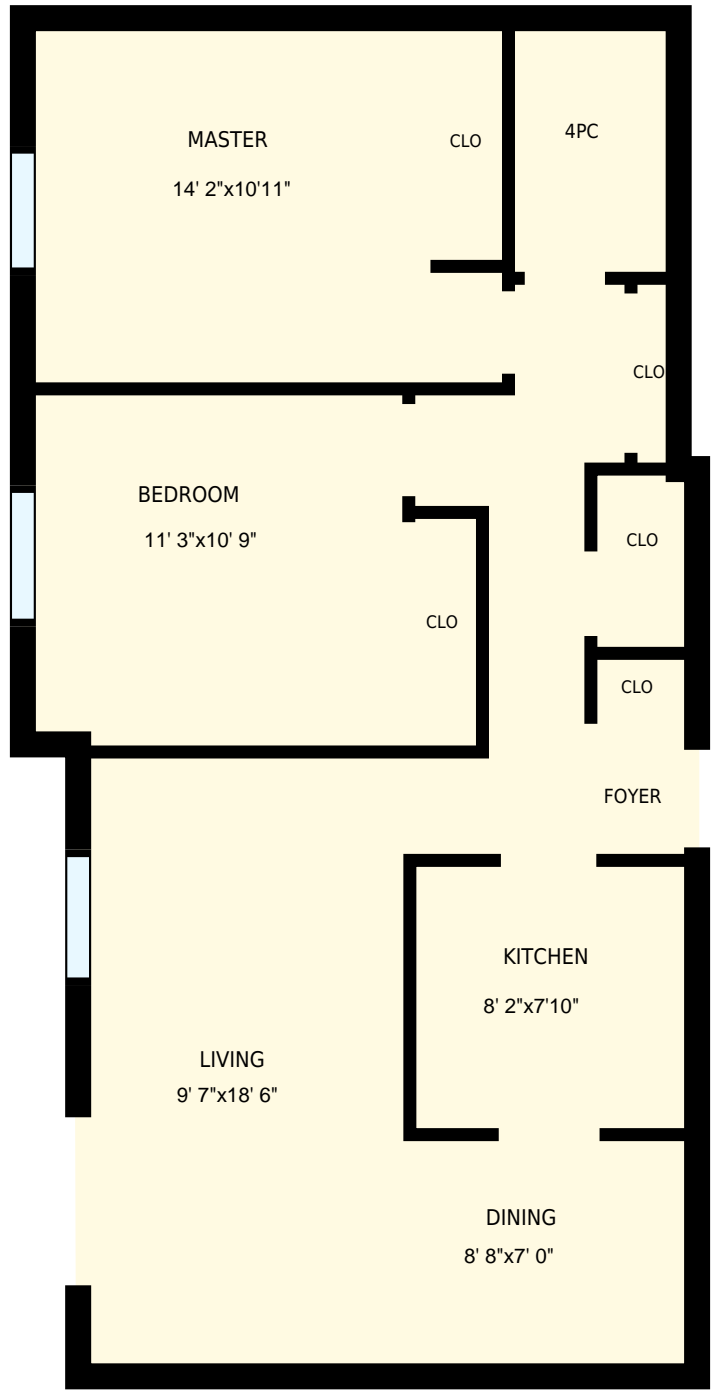

# 103 65 Young St, New Tecumseth, ON

Total Exterior Area Above Grade 877 sq ft

**Main Floor**  
Exterior Area 877 sq ft

103 65 Young St, New Tecumseth, ON		PREPARED FOR:	
Main Floor			
Interior Area	785 sq ft	 Included Area	PREPARED:
Exterior Area	877 sq ft		May, 2017
<small>White regions are excluded from total floor area. All room dimensions and floor areas must be considered approximate and are subject to independent verification. For method of measurement please see <a href="https://youriguide.com/measure/">https://youriguide.com/measure/</a>.</small>			